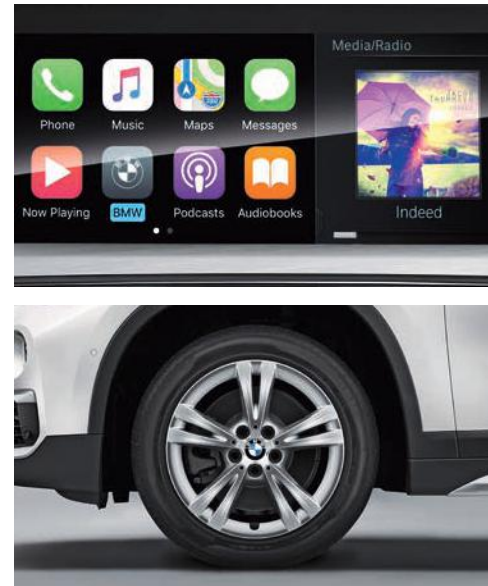

BMW X1 sDrive20d xLine.

Exterior

- LED headlamps with extended features – LED daytime running lamps, cornering lights, adaptive light distribution and typical BMW twin circle design parking lights
- Rear LED tail lights with 3D icon design
- Roof rails – Aluminium satinated
- Fog lamps
- Aerodynamically optimised vehicle underbody – Front air guide and engine compartment shielding
- Twin exhaust tail-pipe in Chrome finish
- Rain sensor and automatic driving lights
- Foldable electric exterior mirror with automatic anti-dazzle and parking function
- 43.18 cm (17") light alloy wheels Double-spoke style 385

Interior

- Front armrest, sliding with storage compartment
- 2-zone air conditioning
- Centre armrest in rear with 2 cup holders
- Stainless steel insert - in the loading edge cover of the luggage compartment
- Electrical seat adjustment for driver and passenger with memory function for driver
- Rear seat adjustment - Mechanical fore-and-aft adjustment and electrical remote backrest unlocking
- Rear View Camera
- Lights package - Front and rear footwell lights, vanity mirror lights, storage compartment lights, exterior door handle light and glove compartment lighting
- Ambient lighting - Switchable to Orange/White for instrument panel, door trim and ambience light front and rear
- Multifunction Sport leather steering wheel in black with black stitching and decorative finisher in Chrome
- Navigation with touch comes with extended functionality such as distance from destination, estimated time of arrival, POIs, etc.
- Panorama glass roof
- Start/Stop button with Pearl Chrome finish
- iDrive Touch Controller with 16.5 cm display (resolution: 800 x 480 pixels)
- Apple CarPlay®