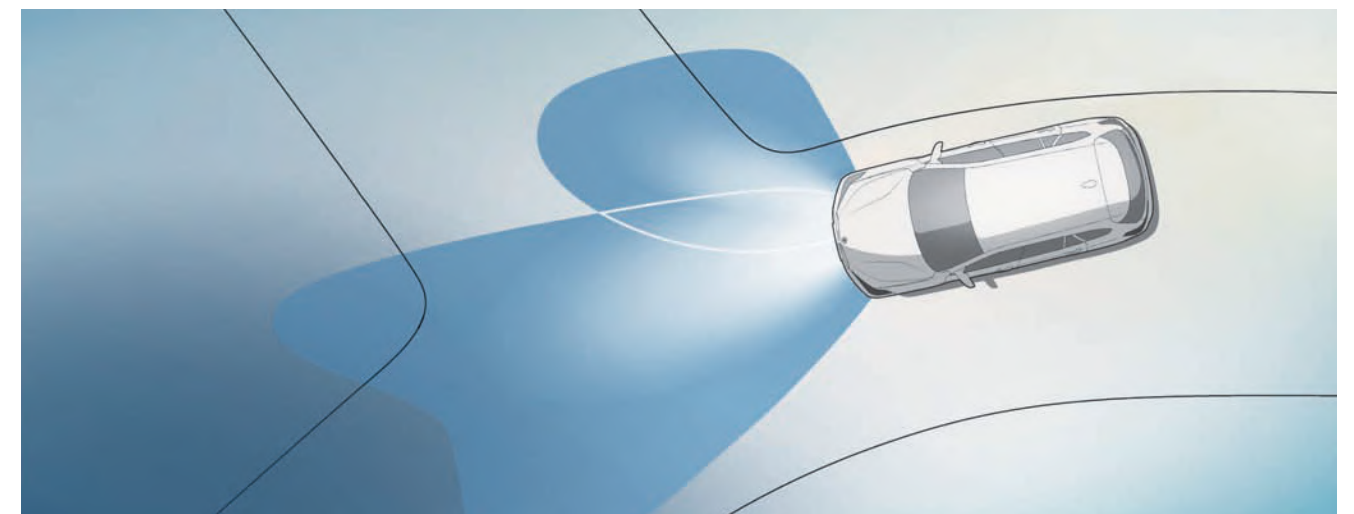

Airbags for driver and front passenger are an integral part of the optimally coordinated safety components in a BMW. A total of six airbags offer targeted protection: driver and front passenger airbags, head airbags for the whole side window area, and side airbags in the front seat backrests.