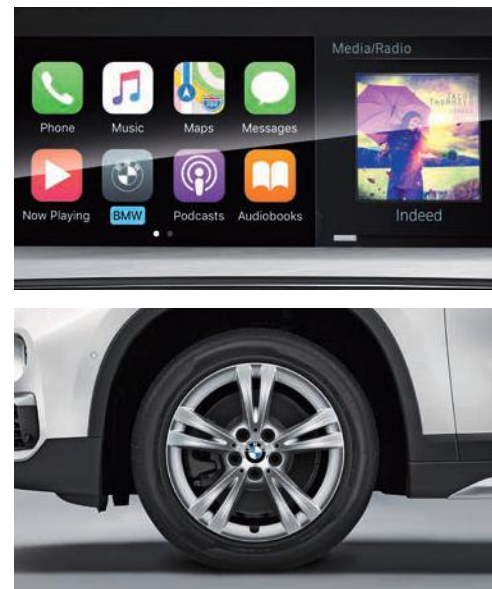

Interior

- ▶ Front armrest, sliding with storage compartment
- ▶ 2-zone air conditioning
- ▶ Centre armrest in rear with 2 cup holders
- ▶ Stainless steel insert - in the loading edge cover of the luggage compartment
- ▶ Electrical seat adjustment for driver and passenger with memory function for driver
- ▶ Rear seat adjustment - Mechanical fore-and-aft adjustment and electrical remote backrest unlocking
- ▶ Rear View Camera
- ▶ Lights package - Front and rear footwell lights, vanity mirror lights, storage compartment lights, exterior door handle light and glove compartment lighting
- ▶ Ambient lighting - Switchable to Orange/White for instrument panel, door trim and ambience light front and rear
- ▶ Multifunction Sport leather steering wheel in black with black stitching and decorative finisher in Chrome
- ▶ Navigation with touch comes with extended functionality such as distance from destination, estimated time of arrival, POIs, etc.
- ▶ Panorama glass roof
- ▶ Start/Stop button with Pearl Chrome finish
- ▶ iDrive Touch Controller with 16.5 cm display (resolution: 800 x 480 pixels)
- ▶ Apple CarPlay®