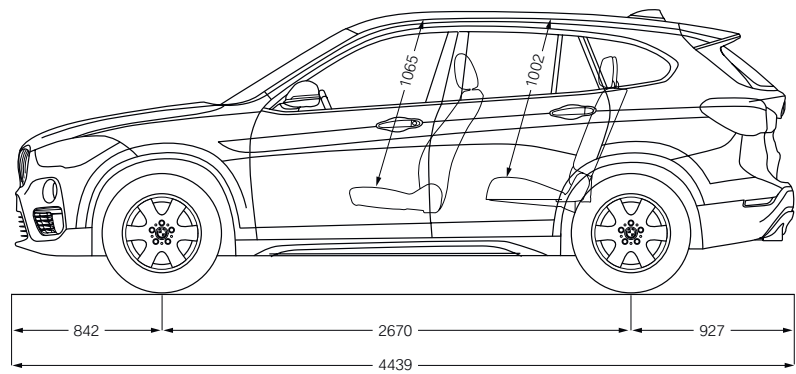

DIMENSIONS.