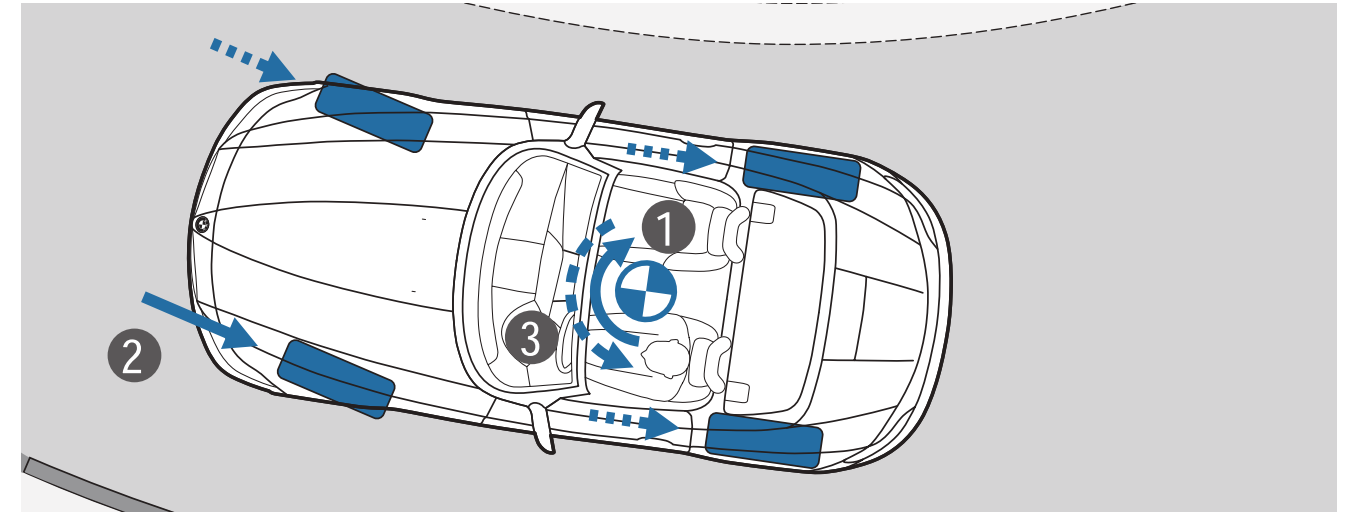

Cornering Brake Control (CBC) helps the driver by applying braking pressure asymmetrically when braking on a bend.