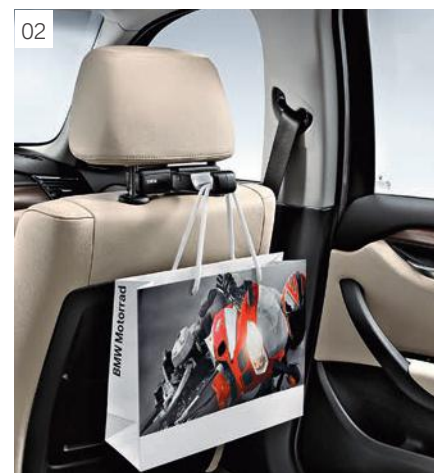

INTERIOR ACCESSORIES.

[01] The **BMW Steering Wheel** in sport leather is available with decorative trim in Black leather, Black with Chrome strips, or High-Gloss Black. Diameter – 369 mm.

and angle. It comes with an additional integrated cup holder with a Chrome ring.

[02] The **Universal Hook** lets you hang pieces of clothing or light bags on the rear side of the backrest.

[05] The **Spectacle Case** with BMW designation keeps glasses stowed safely and easily within reach.

[03] The **iPad/Samsung Tab Holder** can be securely snapped into a separately available base carrier. The swivelling frame lets you make adjustments according to your needs.

[06] The **Travel & Comfort System Clothes Hanger** lets you hang clothes and keeps them intact.

[04] The **Travel & Comfort System Folding Table** can be adjusted for height

[07] The perfectly fitted **Backrest Bag** with variously sized compartments can be easily attached to the back side of any front seat.

The **ISOFIX Base** offers a secure foundation for the infant car seat. The BMW Baby Seat Group 0+ and the BMW Junior Seat Group 1 are easily fitted to the ISOFIX base. Coloured indicators show if the seat is correctly installed. **(Not illustrated)**

The **BMW Carrier** is attached between the front seat headrest pillars and provides a secure base for all components in the modular Travel & Comfort System. **(Not illustrated)**

[08] The high-quality **BMW Leather Key Case** is firmly attached to the key with a stylish stainless steel clasp. It protects against scratches, dirt and moisture and protects buttons from accidental usage.

[09] **Advanced Car Eye 2.0**. A highly sensitive full-HD camera that captures events in front of and behind the car, even when it is parked. In the event of disturbances and extraordinary movement outside the vehicle, the camera automatically records the situation in order to document possible accidents or (attempted) break-ins.

[10] The **Baby Seat Group 0+** with a five-point belt offers unsurpassed safety and comfort for babies up to approx. 13 kg (approx. 15 months old).

[11] The **Junior Seat Group 1** is the safe choice for children from approx. 12 months to 4 years old (approx. 9–18 kg).

[12] The **Junior Seat Group 2/3** can be adjusted as the child grows and offers maximum safety and comfort for children aged approx. 3 to 12 years (approx. 15–36 kg).

[13] The 14-litre electric **BMW Cool Bag** comes in Black and Anthracite. When plugged into the 12V socket, the integrated cooling unit reduces the temperature inside the bag by as much as 18°C below that of the car interior.

BMW Leather Gear Knob with decorative strip in pearl-gloss Chrome. The perfect finishing touch to the matching interior trim. **(Not illustrated)**