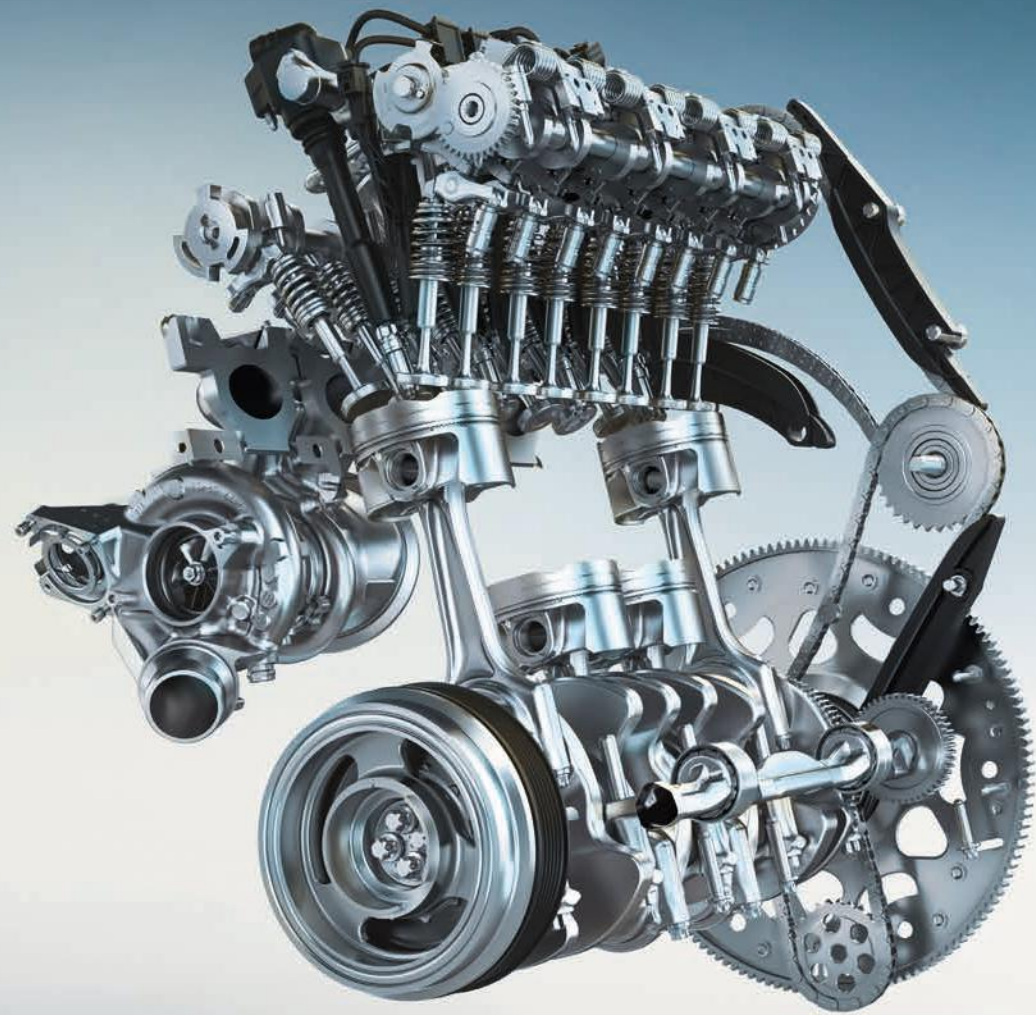

LOOK THE PART.

The BMW X1 interprets the characteristic appearance of an SAV in a manner which is versatile and dynamic in equal measure. It combines an athletic design with compact exterior dimensions, without compromising on flexibility or the generous amount of space in both rows of seats. The combination of high-quality materials and matching integrated accents skillfully rounds off the look of the car. All in all, ensuring you don't look out of place as you seek to leave a mark anywhere you go.

INNOVATIONS AND TECHNOLOGY.

BMW TWIN POWER TURBO ENGINES: At the heart of BMW EfficientDynamics.

BMW EFFICIENT DYNAMICS: Maximum driving pleasure, minimum fuel consumption.

BMW CONNECTED DRIVE: Services, Apps and driver assistance systems.

SAFETY: State-of-the-art technology.

BMW TWIN POWER TURBO ENGINES.

AT THE HEART OF BMW EFFICIENT DYNAMICS.

Thanks to BMW TwinPower Turbo technology, the innovative new generation of BMW engines from the BMW EfficientDynamics engine range guarantee even more thrilling power delivery and excellent responsiveness even at low engine speeds, while also keeping fuel consumption and emissions to a minimum. Increased efficiency and optimal dynamics make driving a BMW more enjoyable than ever.