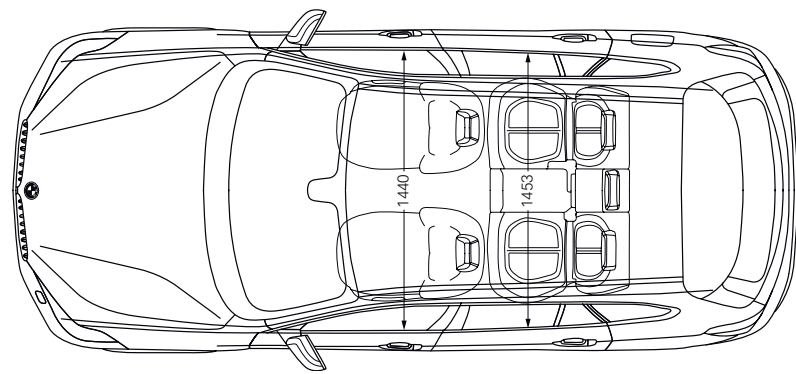

DIMENSIONS.