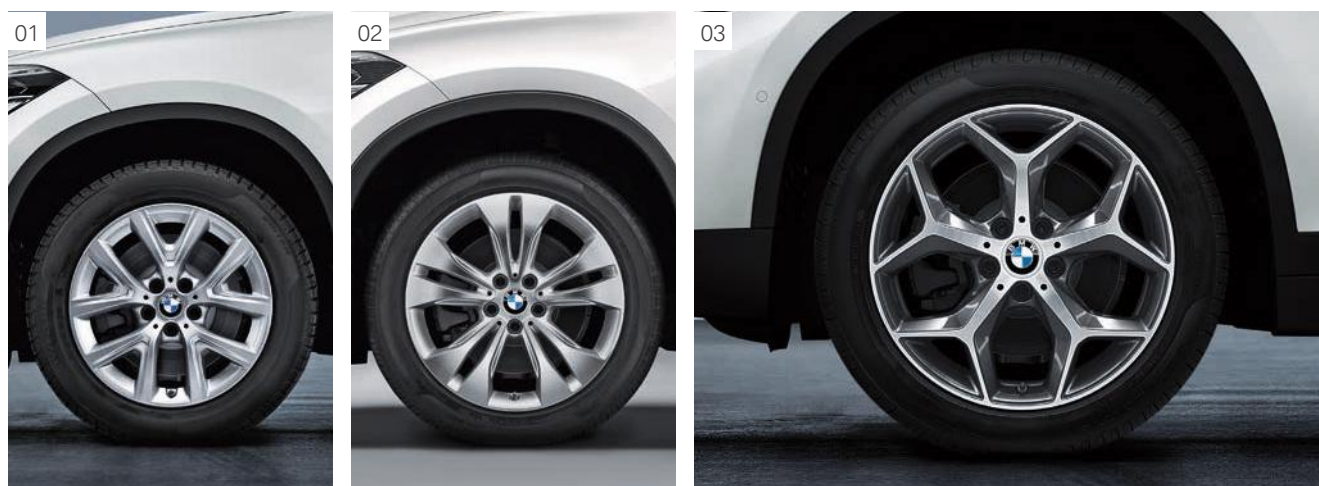

WHEELS AND TYRES.