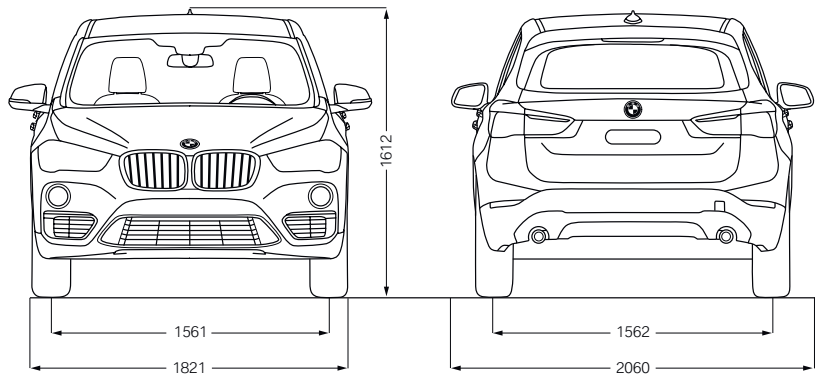

DIMENSIONS.