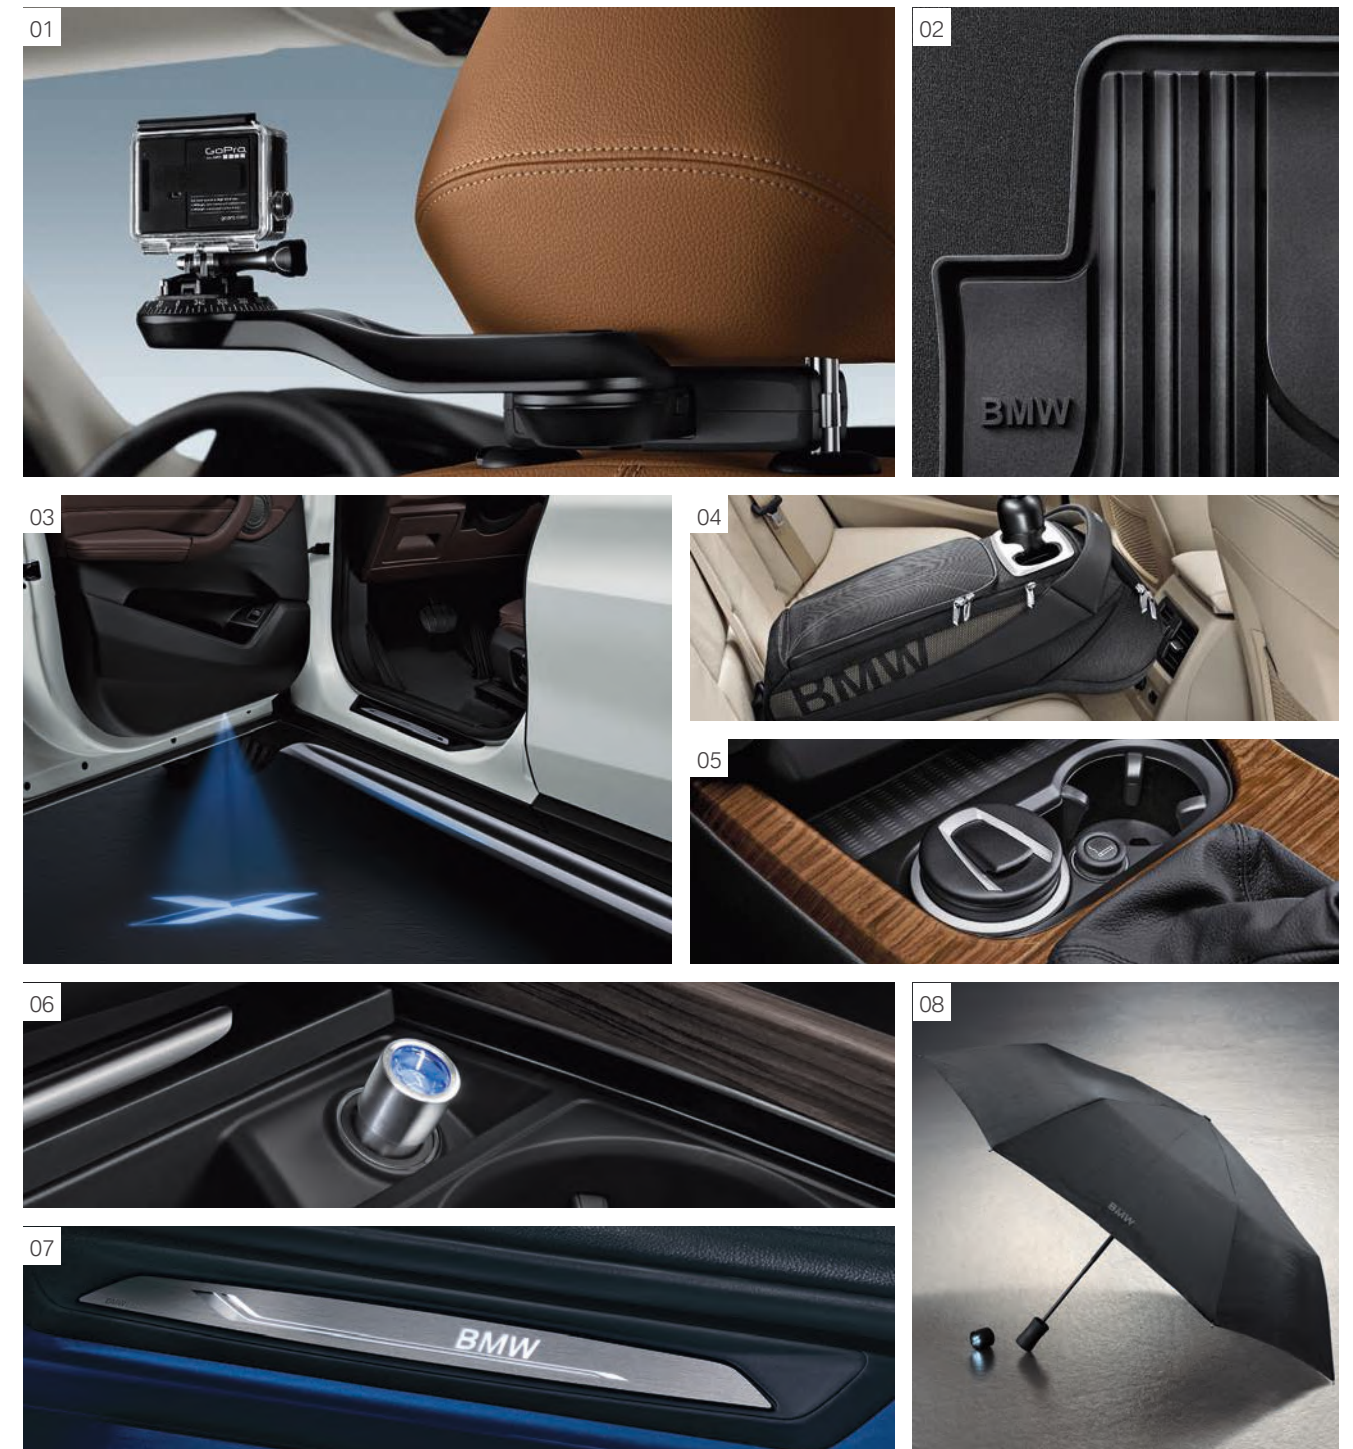

[03] The **Roof Rails** are required for mounting the BMW rail carrier system. They're harmoniously adapted to the design of your BMW.

INTERIOR ACCESSORIES.

[01] The **BMW Holder for GoPro Camera** inside the vehicle (on the headrests) is effortless. Made with high quality plastic, it is flexible by 360-degree rotation.