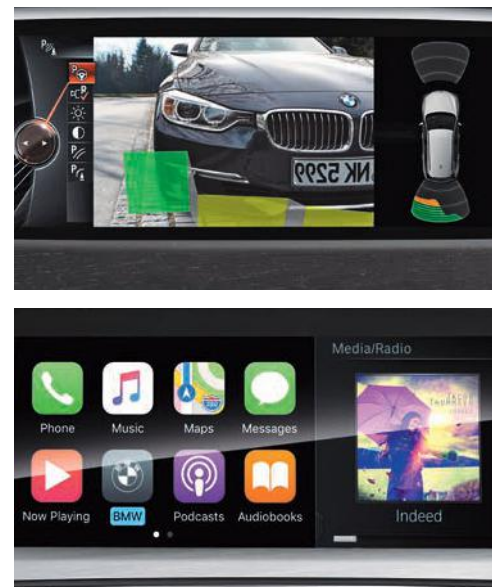

Interior

- ▶ Apple CarPlay®
- ▶ Front armrest, sliding with storage compartment
- ▶ 2-zone air conditioning
- ▶ Centre armrest in rear with 2 cup holders
- ▶ Sport seats for driver and front passenger
- ▶ Electrical seat adjustment for driver and passenger with memory function for driver
- ▶ Rear seat adjustment – Mechanical fore-and-aft adjustment by 130 mm and electrical remote backrest unlocking
- ▶ Rear-View Camera
- ▶ Ambient lighting - Switchable to Orange/White for instrument panel, door trim and ambience light front and rear
- ▶ Panorama glass roof
- ▶ Multifunction Sport leather steering wheel in Black Nappa leather with Black stitching and M badge on steering wheel
- ▶ Car key with exclusive M logo
- ▶ Navigation with touch comes with extended functionality such as distance from destination, estimated time of arrival, POIs, etc.
- ▶ iDrive Touch Controller with 16.5 cm display (resolution: 800 x 480 pixels)

Interior

- ▶ Apple CarPlay®
- ▶ Front armrest, sliding with storage compartment
- ▶ 2-zone air conditioning
- ▶ Centre armrest in rear with 2 cup holders
- ▶ Sport seats for driver and front passenger
- ▶ Electrical seat adjustment for driver and passenger with memory function for driver
- ▶ Rear seat adjustment – Mechanical fore-and-aft adjustment by 130 mm and electrical remote backrest unlocking
- ▶ BMW Head-Up Display
- ▶ Navigation Plus with Touch Functionality - Navigation with touch comes with extended functionality such as distance from destination, estimated time of arrival, POIs, etc.
- ▶ Rear-View Camera
- ▶ iDrive Touch Controller with 22.3 cm display (resolution: 1280 x 480), split screen function and integrated hard drive for maps and audio files
- ▶ Ambient lighting - Switchable to Orange/White for instrument panel, door trim and ambience light front and rear
- ▶ Panorama glass roof
- ▶ Multifunction Sport leather steering wheel in Black Nappa leather with Black stitching and M badge on steering wheel
- ▶ Car key with exclusive M logo