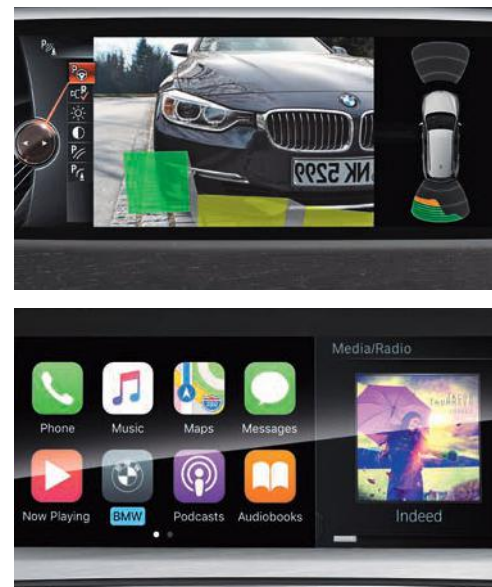

BMW X1 sDrive20d M Sport.

powered by

Exterior

- LED headlamps with extended features – LED daytime running lamps, cornering lights, adaptive light distribution and typical BMW twin circle design parking lights
- Rear LED tail lights with 3D icon design
- Individual roof rails in high-gloss shadow line
- Fog lamps
- Aerodynamically optimised vehicle underbody – Front air guide and engine compartment shielding
- Twin exhaust tail-pipe in Chrome finish
- Rain sensor and automatic driving lights
- Foldable electric exterior mirror with automatic anti-dazzle and parking function
- M Aerodynamic package with front apron, side skirts, wheel arch trims, cladding in body colour
- M logo on side
- M Sport suspension
- BMW kidney grille with 16 exclusively designed slats with Black high-gloss fronts
- M Door Sill Finishers and rear apron with diffuser inserts in dark shadow metallic
- 45.72 cm (18") M light alloy wheels Double-spoke style 570 M Bi-colour

Interior